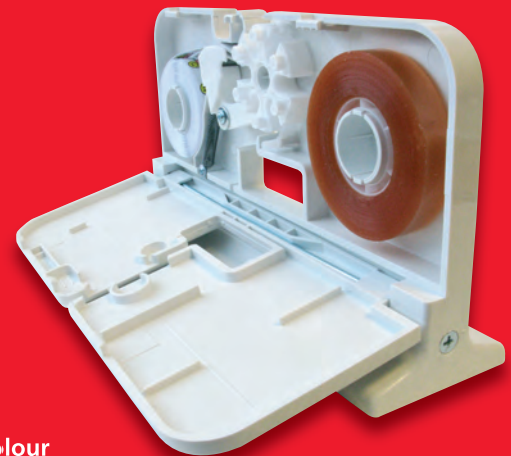

7 Day Colour - Program

InnoSealer Refill / 12 Tubes

Refill Master Case

Standard colour paper: 7 rolls per tube:
 Black, Blue, Yellow, Red, Brown, Green and Orange.
 7 Colours representing days of the week.

Standard Colour-tape: 7 rolls per tube;
 Clear, polypropylene. 1000 Closures/Roll;
 7000 Closures/Tube;
 84,000 Closures/Case.

Product details

- Material Polypropylene/Paper
- Length Tape 216' / Paper 78'
- Width Tape 0.50" / Paper 0.50"
- Colour Tape Transparent / Paper Multi - Colour
- Packaging: Corrugated Tube
- Contents: 7 Tape Rolls & 7 Paper Rolls per Tube
- Contents: 12 Tubes per Case
- Dimensions: 14" x 9.5" x 8"
- Weight per case: 12.8lb
- Pallet Quantity: 104 Cases
- Product Code: NF7PUSM002/15904